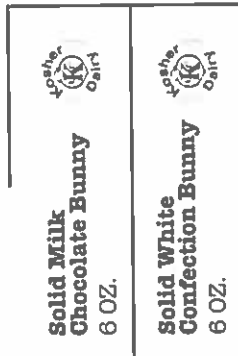

Customer's Name	Address	Phone	QTY	QTY	Total $	Paid
1						
2						
3						
4						
5						
6						
7						
8						
9						
10						
11						
12						
13						
14						
15						
16						
17						
18						
19						
20						
20						
22						
Total						

Student _____

Class/Team _____

To learn more, visit gafundraising.com